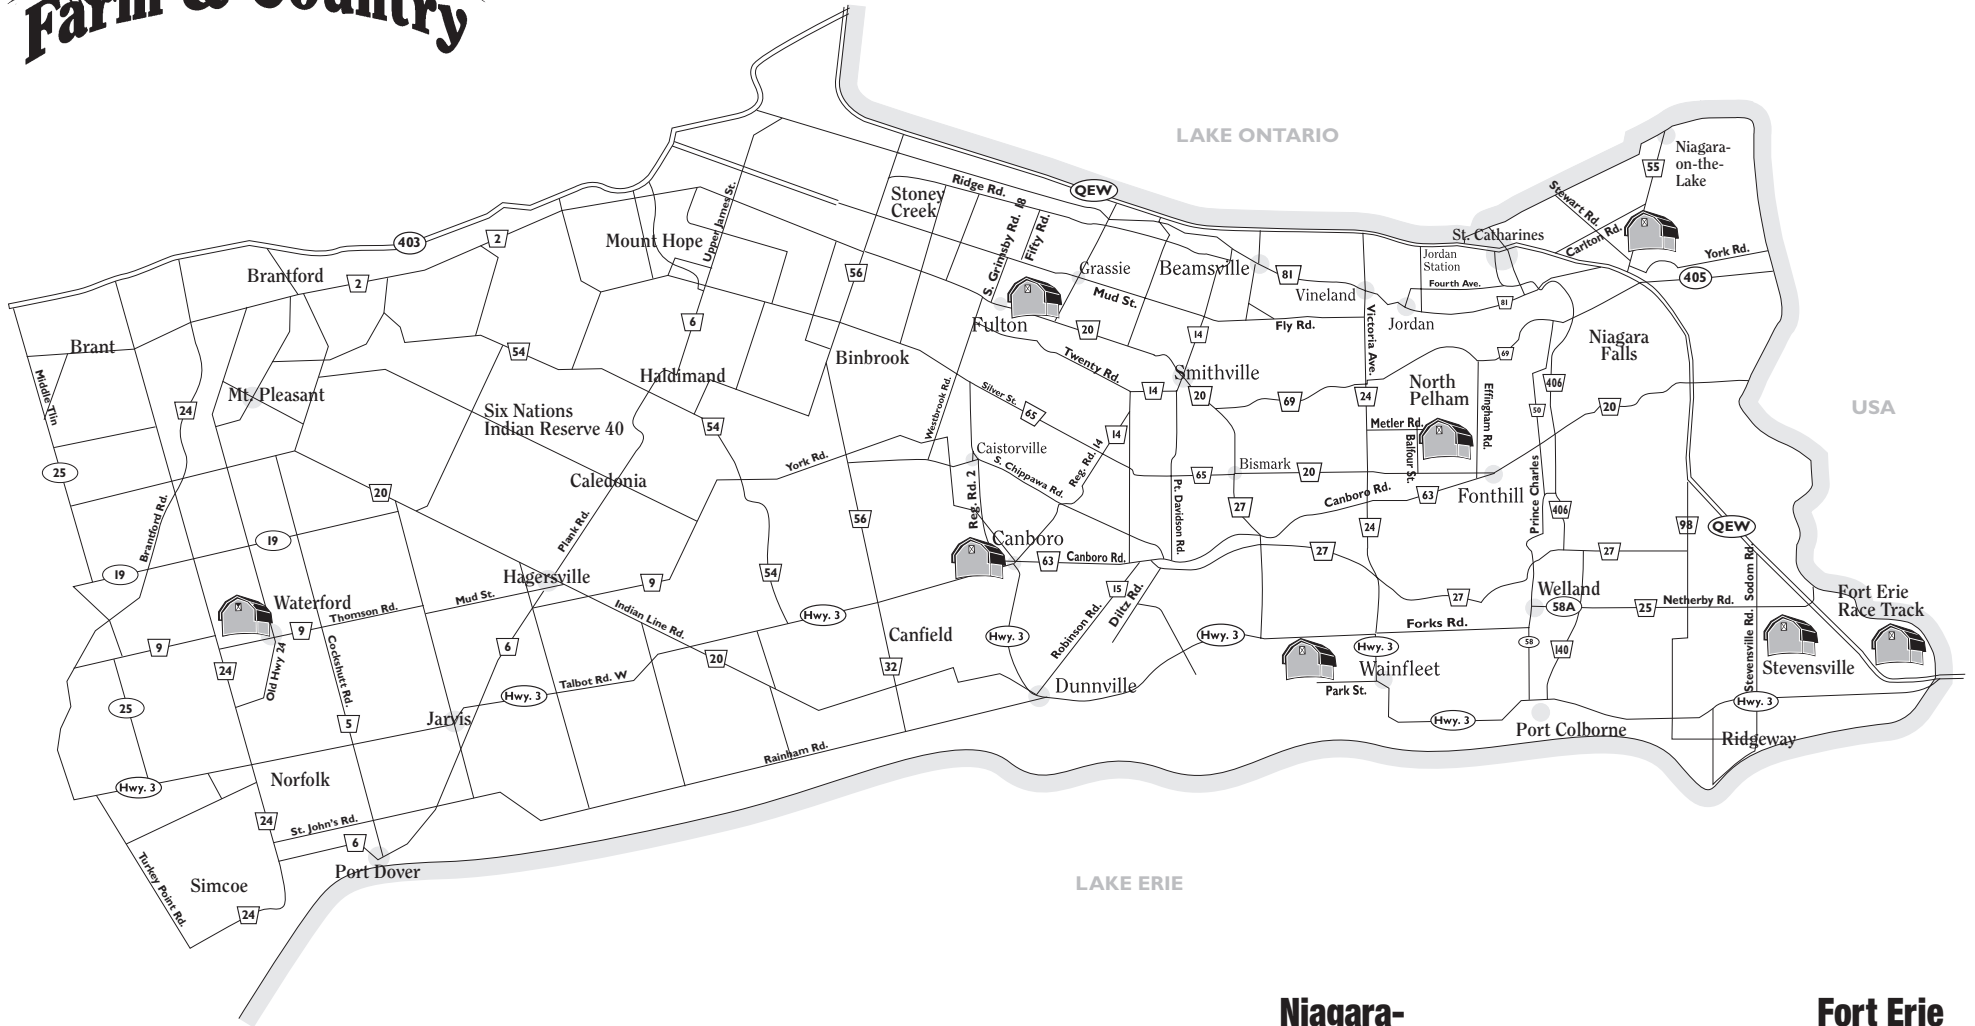

# Serving Southern Ontario

## Fort Erie Race Track

Delivery Only  
905.892.6212  
Cell 905.65.TRACK  
(905.658.7225)